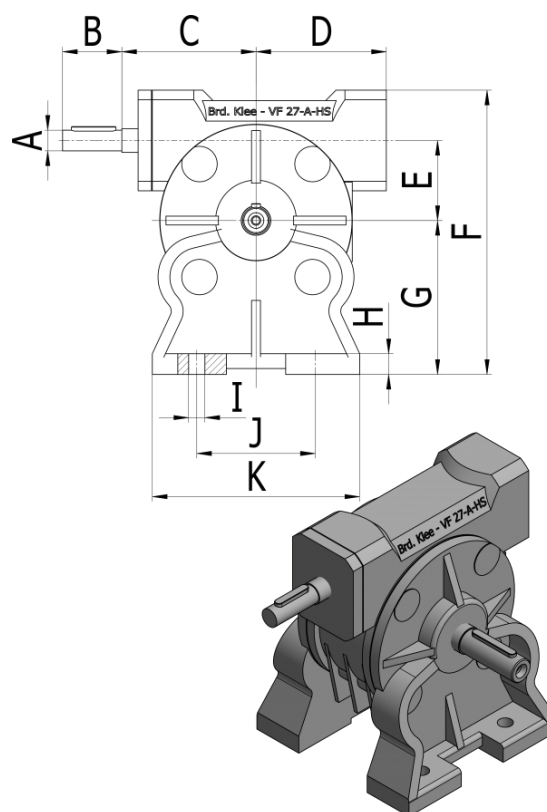

Article number: 3901027060200

Description: Worm gear with solid input shaft
VF 27A-60-HS

Measures

A = 7	I = 5.5
B = 20	J = 40
C = 45	K = 70
D = 43	
E = 27	
F = 99	
G = 52	
H = 7	